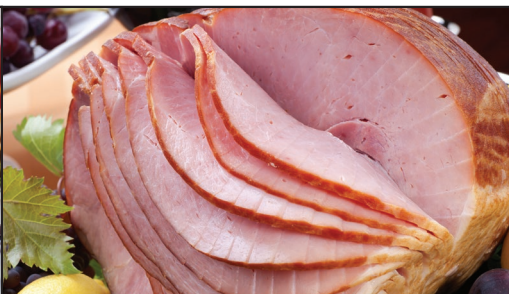

URM FOODSERVICE

DECEMBER 2019 DELI HIGHLIGHTS

Quick and easy holiday meal essentials!

Create a hot or cold grab and go meal program as a quick solution for your customers. When you package and display our foodservice products, the culinary possibilities are endless. Here are some of our favorite meal options to get started and give your shoppers stress-free holiday sides.

91854-0 (10-12 lb.)
**Ray's Meats Cooked
Rare Ribeye Roll**

880004-7 (2/6-8.5 lb.)
**Longhorn Spiral Cut
1/2 Ham**

89218-2 (2/5-8 lb.)
**Norbest Pan Roasted
Browned Turkey Breast**

93449-7 (4/2.5 lb.)
**Rose Packing Shredded
Pork with BBQ Sauce**